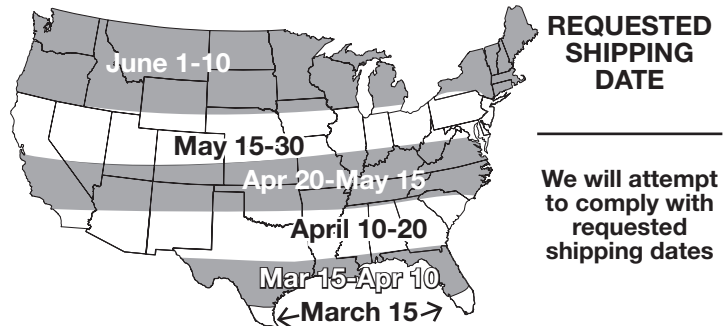

Caladium bulbs should be planted about 2 inches under the soil. If you have no idea about top and bottom just plant it any which way and it will grow.

The following chart shows our recommended planting distances if you are planting a large bed. These spacing distances will typically result in a nice full bed with no gapping between plants. These same measurements also work for row planting.

Grade Bulb	Diameter	Planting Distance
#2	1-1½"	2-4"
#1	1½-2½"	4-7"
Jumbo	2½- 3½"	8-10"

Water moderately when first planted.

SHIPPING ADDRESS IF DIFFERENT THAN BILLING

Name _____
 Address _____
 City _____ State _____ Zip _____

ALL ORDERS SHIP VIA CARRIER OF CALADIUM WORLD'S DISCRETION

Order in Increments of 5 (5, 10, 15...)

STOCK #	BULB SIZE	QUANTITY	TOTAL COST

EARLIEST SUGGESTED SHIP DATES
But Later is Always Better

SHIPPING COSTS