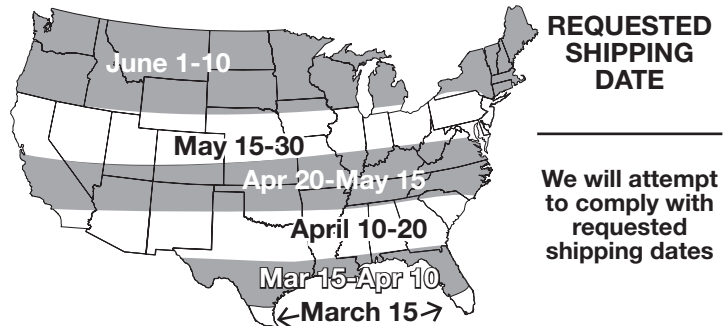

EARLIEST SUGGESTED SHIP DATES
But Later is Always Better

WE DO NOT REFUND OR REPLACE ORDERS THAT ARE SHIPPED EARLY. PLEASE SEE ZONE CHART FOR YOUR APPROXIMATE SHIPPING TIME.

SEND A FRIEND A CATALOG

Name _____
Address _____
City _____ ST _____ Zip _____
Email _____